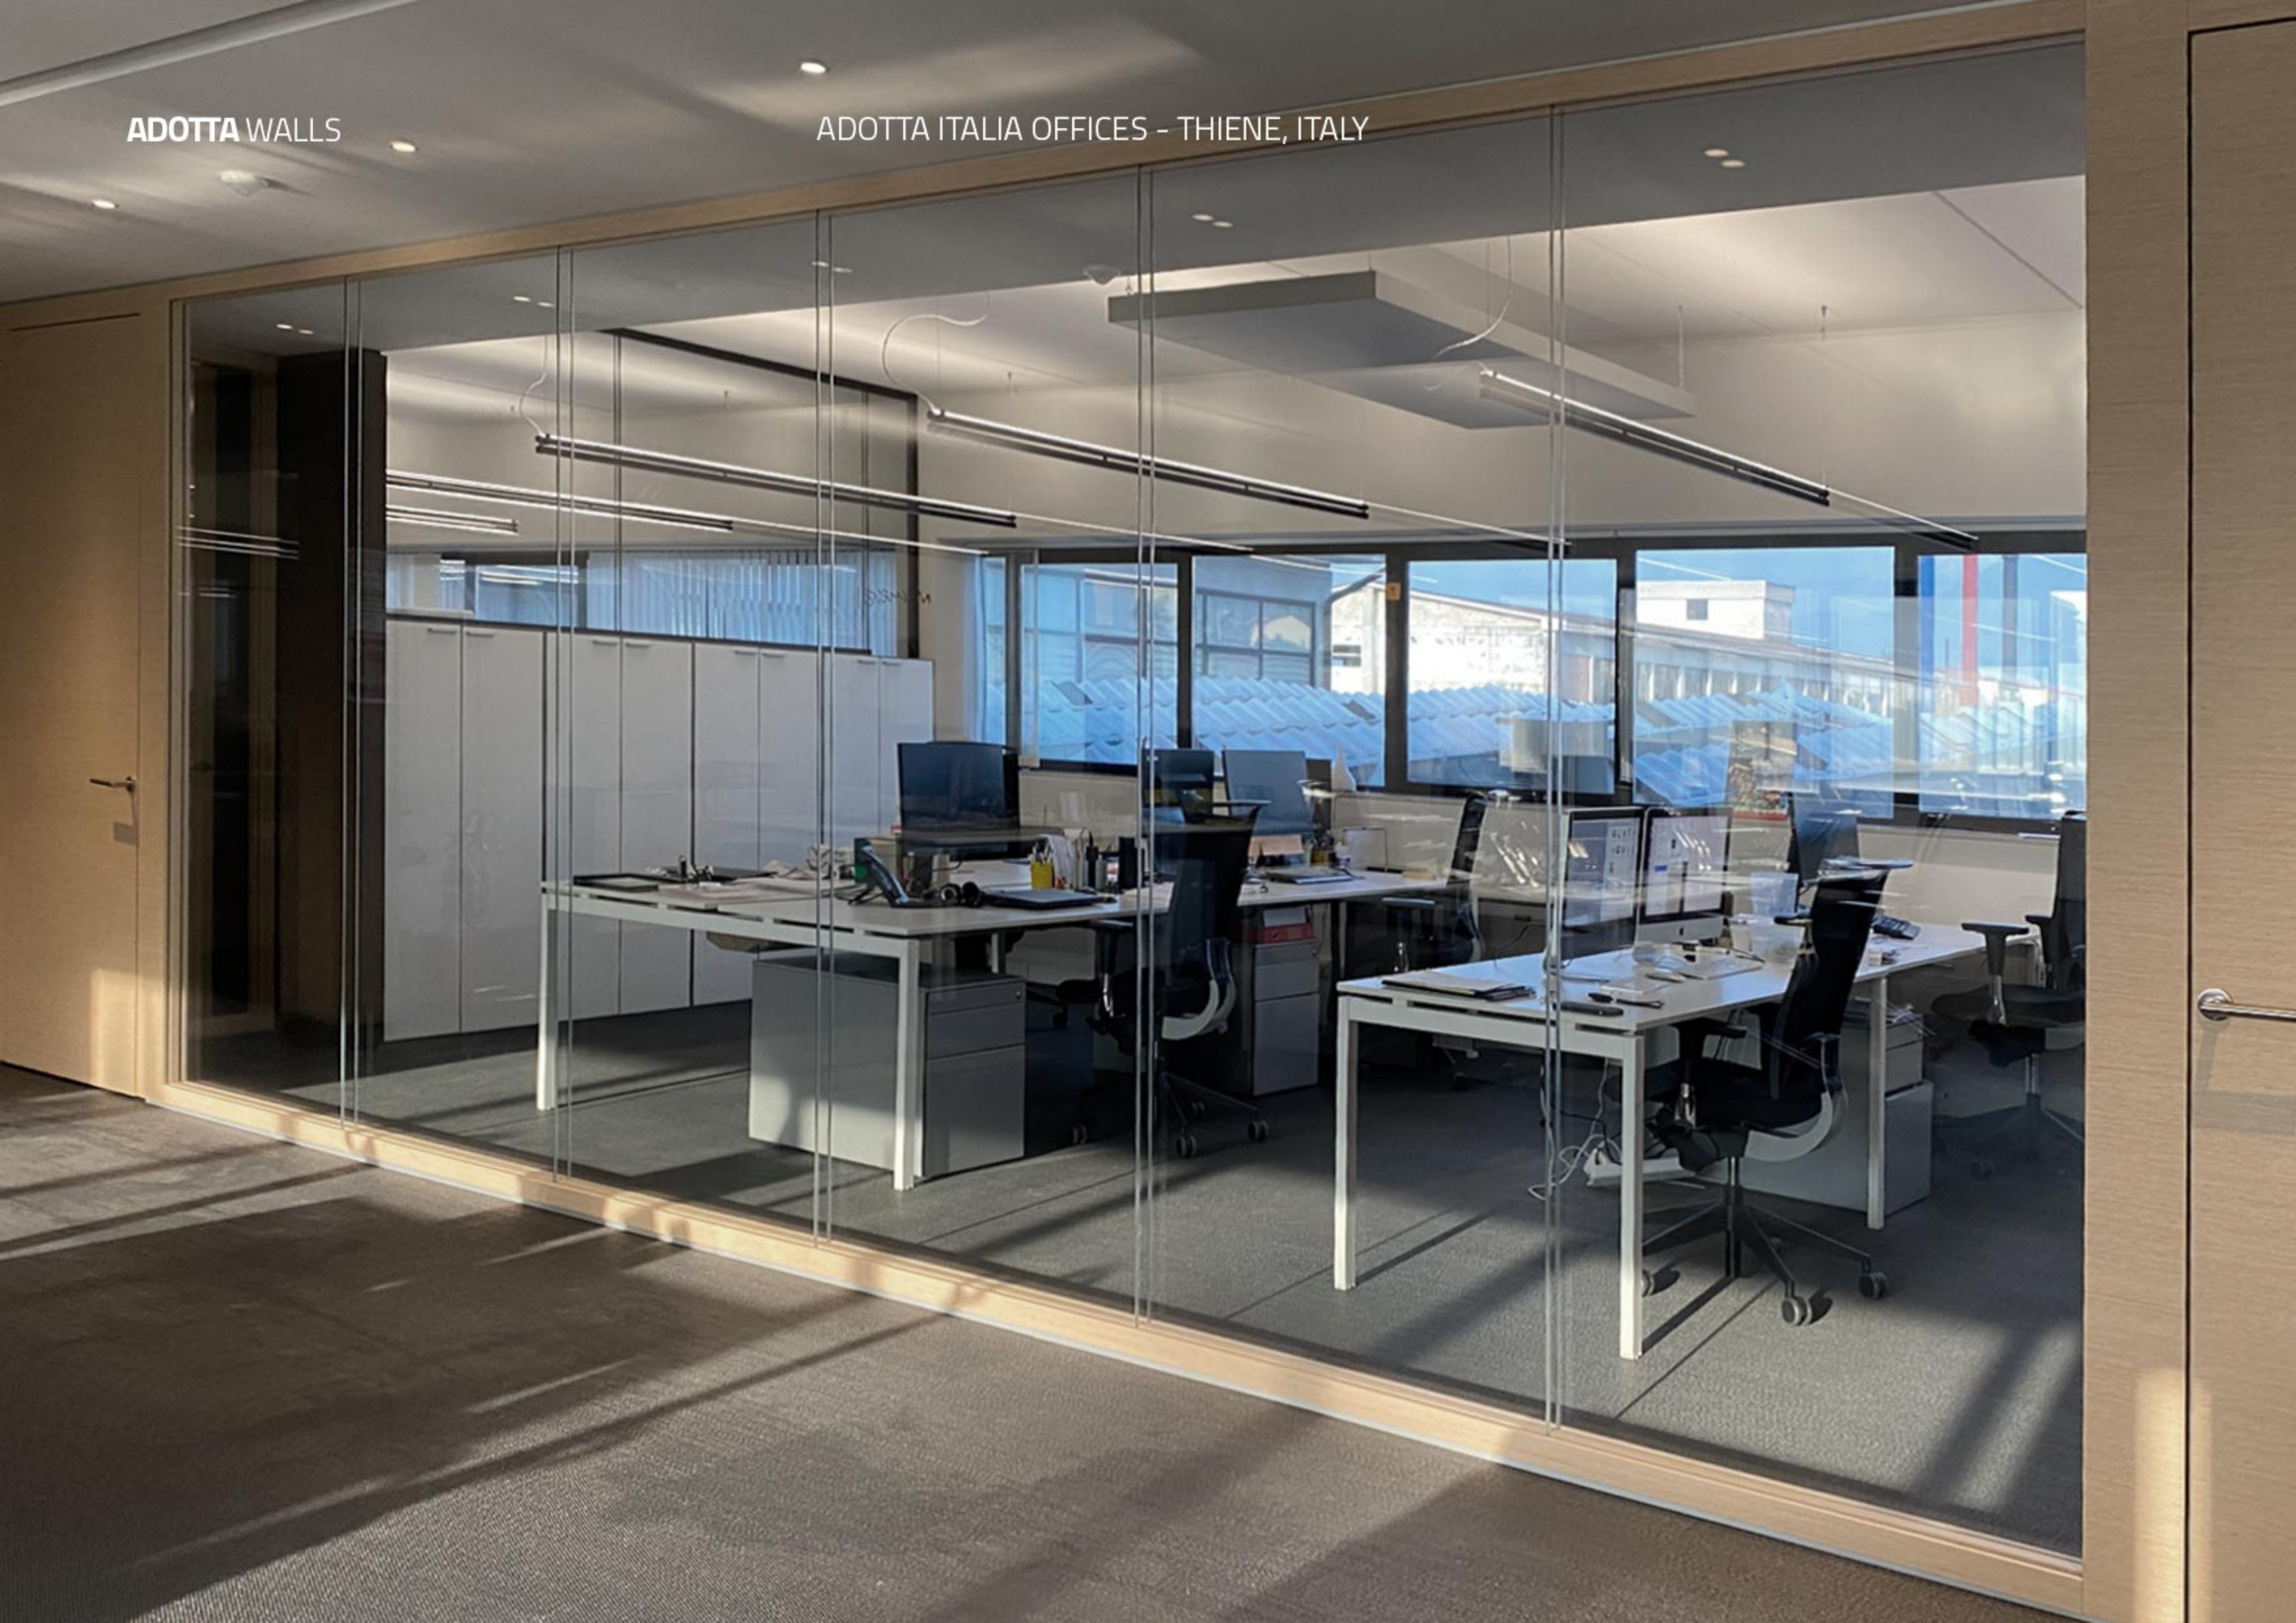

ADOTTA WALLS

ADOTTA ITALIA OFFICES - THIENE, ITALY